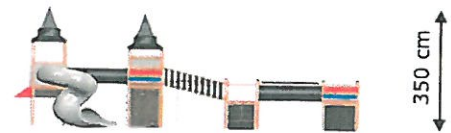

PIONEER

Product name: Apollo
 Catalogue number: 11536
 Dimensions: 959x689 cm
 Total height: 350 cm
 Safety zone: 1211x1027 cm
 Platform height: 180 cm
 Critical Falling Height: 236 cm
 Requires falling surface: YES
 Spare parts available: YES
 ^cc. to EN 1176: YES
 Age level: 3+ years

959 cm

1211 cm

Top and side view with safety zone in scale 1:200