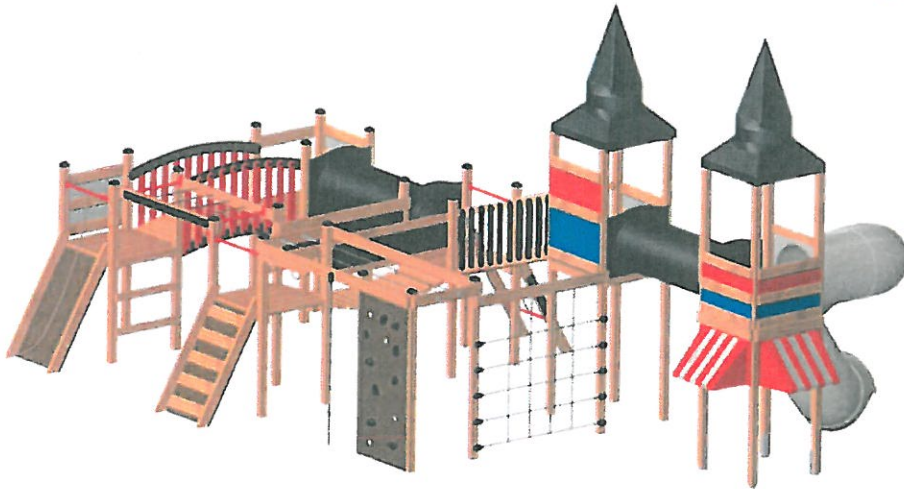

PIONEER

Product name: Apollo
 Catalogue number: 11536
 Dimensions: 959x689 cm
 Total height: 350 cm
 Safety zone: 1211x1027 cm
 Platform height: 180 cm
 Critical Falling Height: 236 cm
 Requires falling surface: YES
 Spare parts available: YES
 ^cc. to EN 1176: YES
 Age level: 3+ years

959 cm

1211 cm

Top and side view with safety zone in scale 1:200