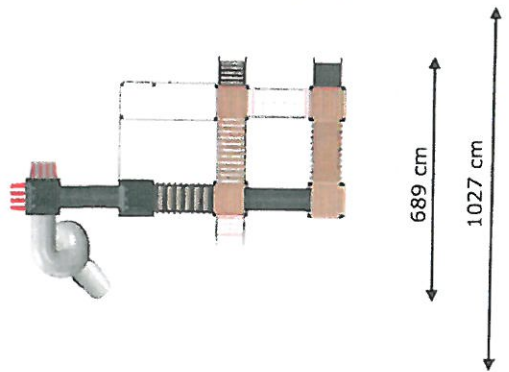

PIONEER

Product name: Apollo
 Catalogue number: 11536
 Dimensions: 959x689 cm
 Total height: 350 cm
 Safety zone: 1211x1027 cm
 Platform height: 180 cm
 Critical Falling Height: 236 cm
 Requires falling surface: YES
 Spare parts available: YES
 ^cc. to EN 1176: YES
 Age level: 3+ years

959 cm

1211 cm

Top and side view with safety zone in scale 1:200