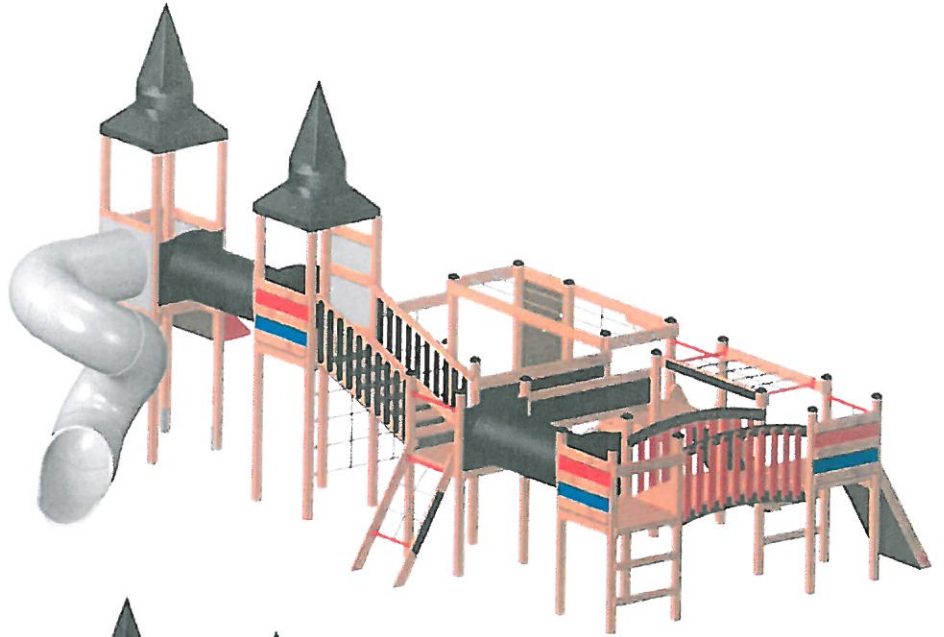

PIONEER

Product name: Apollo
 Catalogue number: 11536
 Dimensions: 959x689 cm
 Total height: 350 cm
 Safety zone: 1211x1027 cm
 Platform height: 180 cm
 Critical Falling Height: 236 cm
 Requires falling surface: YES
 Spare parts available: YES
 ^cc. to EN 1176: YES
 Age level: 3+ years

959 cm

1211 cm

Top and side view with safety zone in scale 1:200